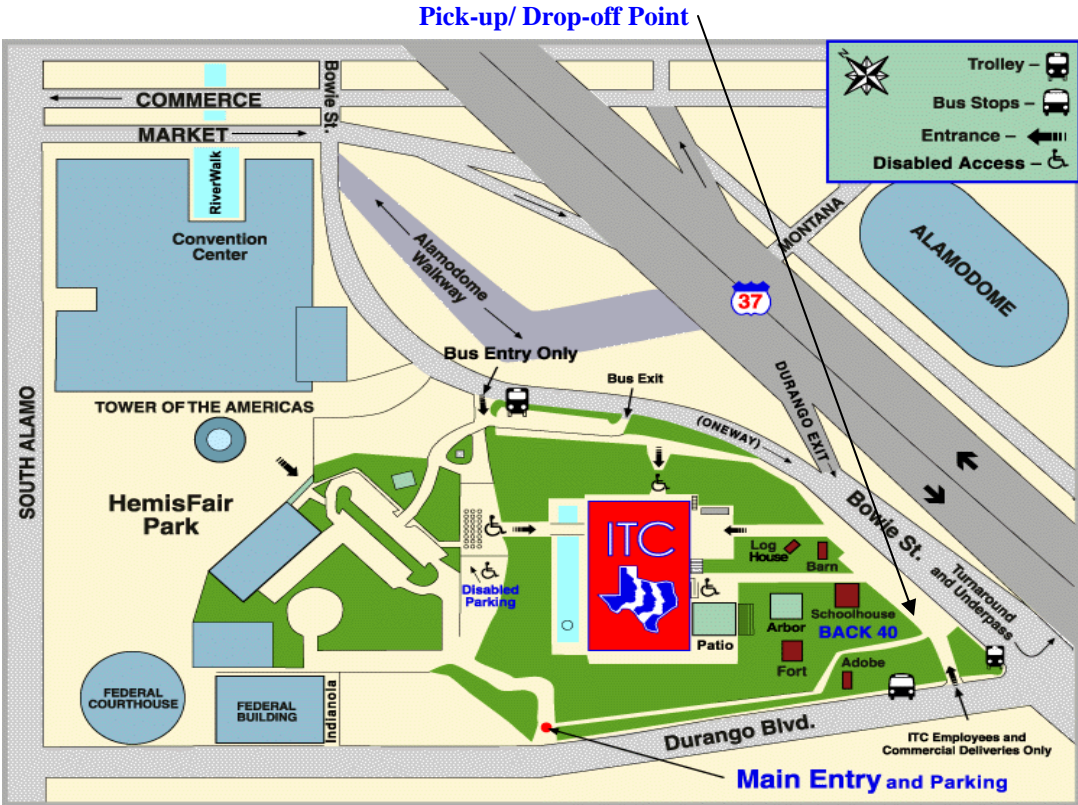

2007

AccessAbilityfest

To: All VIA/ Star Operators
Subject: Pick-up/ Drop-off Point
Location: Institute of Texan Cultures
Address: 801 S. Bowie

The Pick-up/ Drop-off Point at 801 S. Bowie St. for the **October 21, 2007** event will be in the parking lot of the “Back 40”. Enter the Employee/ Commercial Delivery Gate off of Durango and Bowie. Vans will enter parking lot and turn around in parking lot and pick-up at the ramp. Police Officer and or VIA Supervisor will be at location for direction. Please see map and pictures for additional assistance.

Ruben M. Noriega
Lead Supervisor

Enter through this gate (Employee/Commercial Delivery Gate)